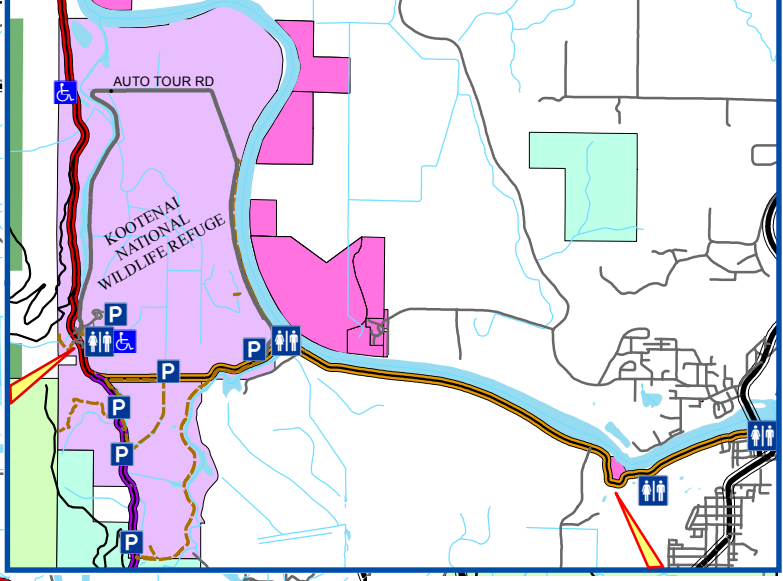

Legend

RECREATION TYPE

- LOOKOUT/CABIN
- TRAILHEAD
- VISTA

ROADS

- Highways
- RIVERSIDE ST
- WESTSIDE RD
- LIONS DEN RD
- NATIONAL FOREST TRAILS
- NATIONAL FOREST ROADS

LAND OWNERSHIP

- <all other values>

OWNER_TYPE

- BLM (2,160 Acres)
- NWR (2,774 Acres)
- STATE
- USFS (198,669 Acres)
- TRIBAL LANDS

PROJECT END
KNWR

RIVERSIDE ST
PROJECT AREA

PROJECT START
CITY LIMITS

SEE INSET ABOVE

WESTSIDE RD

RIVERSIDE ST

SNOW CRK RD